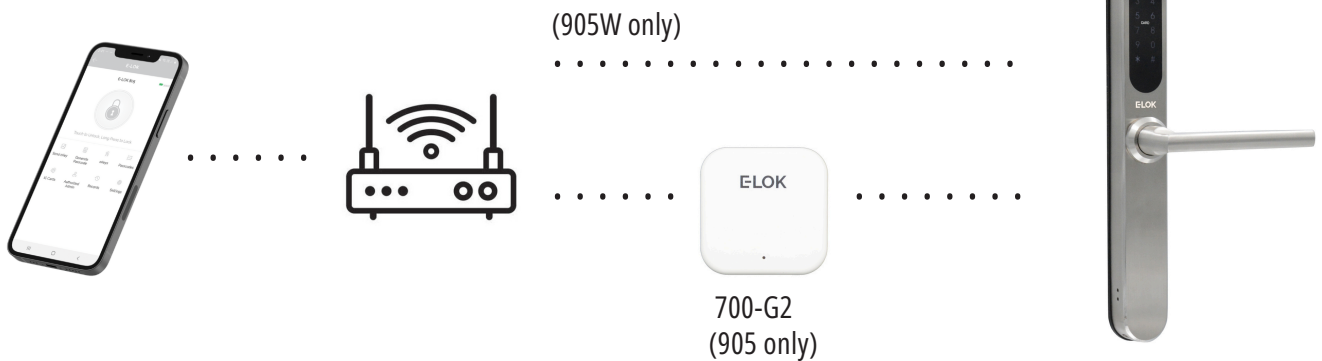

Remote Access Path:

Quick Tech Specs:

- **Batteries:** 6V (4xAA Alkaline) included
- **Compatible With:** E-LOK App and E-LOK Gateway Wi-Fi Access
- **Suitable Door Thickness:** 30mm - 70mm
- **Max Num. Pincodes:** 200 qty
- **Max Num. RFID Cards:** 200 qty
- **Operating Humidity:** 10-95% Humidity
- **Product Size (body only):** 310mm(H)*39mm(W)*23mm(D)
- **Available Backsets:** 30, 35, 40, 45, 50, 55, 60, 70mm Back Set & 28, 35mm Sliding Lock.
- **9-Series Residential Warranty:** 2 Year Mechanical & Electrical

Common Variants:

- 905-0-BLK (Lever set)
- 905W-0-SB (Integrated Wi-Fi Lever set)
- 905-60-BLK (Lockset with 60mm Backset)

Finish Options:

- Electroplate Black -BLK
- Stainless Steel -SS
- Satin Brass -SB
- Gun Metal -GM
- Custom Powdercoat -PC